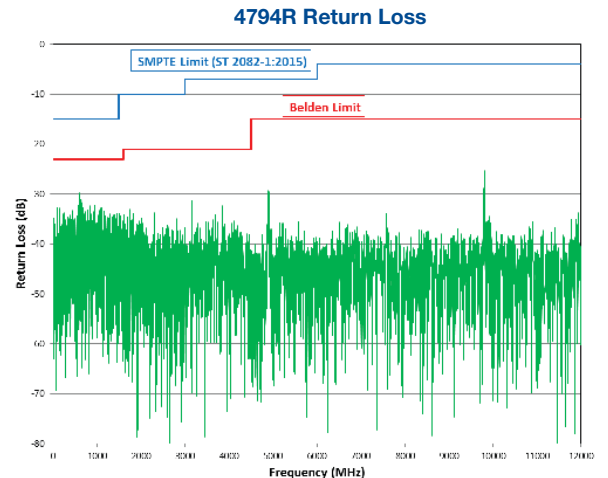

To download our distance chart, visit
www.belden.com/4k-coax
or call **1.800.BELDEN.1 (800.235.3361)**