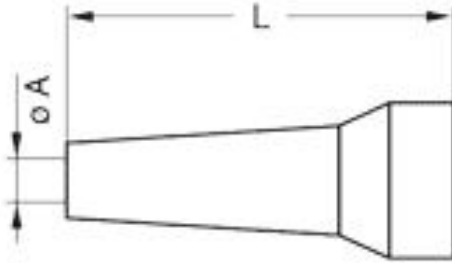

Download

[Request a quote](#)

[Catalog](#)

TECHNICAL DETAILS

Mechanics

Shell Style/Model	GMA*: Bend relief White
Keying	No keying
Housing Material	Thermoplastic polyurethane elastomer(Desmopan 786)
Cable Fixing	∅ 6.5 - 7 mm
Variant	V : White

Performance

Configuration
Insulator
Rated Current

Others

Temp (min / max): -40° C / +80° C
IP Rating: 0

DRAWINGS

Draws

Dimensions

	A	L
mm.	6.5	30
in.	0,26	1,18