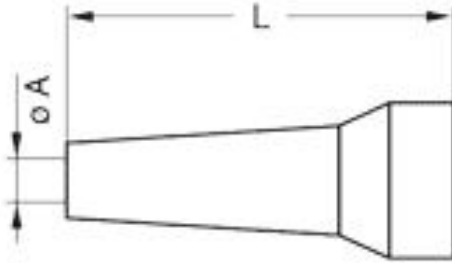

Download

[Request a quote](#)

[Catalog](#)

TECHNICAL DETAILS

Mechanics

Shell Style/Model	GMA*: Bend relief White
Keying	No keying
Housing Material	Thermoplastic polyurethane elastomer(Desmopan 786)
Cable Fixing	∅ 4.5 - 4.9 mm
Variant	V : White

Performance

Configuration
Insulator
Rated Current

Others

Temp (min / max): -40° C / +80° C
IP Rating: 0

DRAWINGS

Draws

Dimensions

	A	L
mm.	4.5	30
in.	0,18	1,18