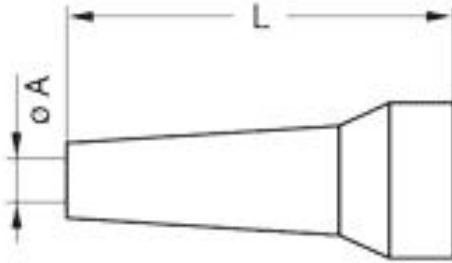

SUMMARY

Wires

Low	0
High	0
Coax	0
Triax	0
Quad	0
Fiber	0
Fluidic	0

Image is for illustrative purpose only

Download

[Request a quote](#)

[Catalog](#)

Series	1B
Termination type	No contacts / Accessory
IP rating	0
Cable Ø	3.00 - 3.40 mm
Matching parts	
Status	
Alternative part	

TECHNICAL DETAILS

Mechanics

Shell Style/Model	GMA*: Bend relief Blue
Keying	No keying
Housing Material	Thermoplastic polyurethane elastomer(Desmopan 786)
Cable Fixing	∅ 3 - 3.4 mm
Variant	A : Blue

Performance

Configuration
Insulator
Rated Current

Others

Temp (min / max): -40° C / +80° C
IP Rating: 0

DRAWINGS

Draws

Dimensions

	A	L
mm.	3	30
in.	0,12	1,18

RECOMMENDED BY LEMO