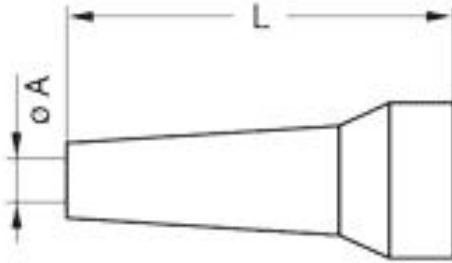

SUMMARY

Wires

Low	0
High	0
Coax	0
Triax	0
Quad	0
Fiber	0
Fluidic	2

Series	1B
Termination type	No contacts / Accessory
IP rating	0
Cable Ø	2.50 - 2.90 mm
Matching parts	
Status	
Alternative part	

Image is for illustrative purpose only

Download

[Request a quote](#)

[Catalog](#)

TECHNICAL DETAILS

Mechanics

Shell Style/Model	GMA*: Bend relief Blue
Keying	No keying
Housing Material	Thermoplastic polyurethane elastomer(Desmopan 786)
Cable Fixing	∅ 2.5 - 2.9 mm
Variant	A : Blue

Performance

Configuration
Insulator
Rated Current

Others

Temp (min / max): -40°C / +80°C
IP Rating: 0

DRAWINGS

Draws

Dimensions

	A	L
mm.	2.5	30
in.	0,10	1,18