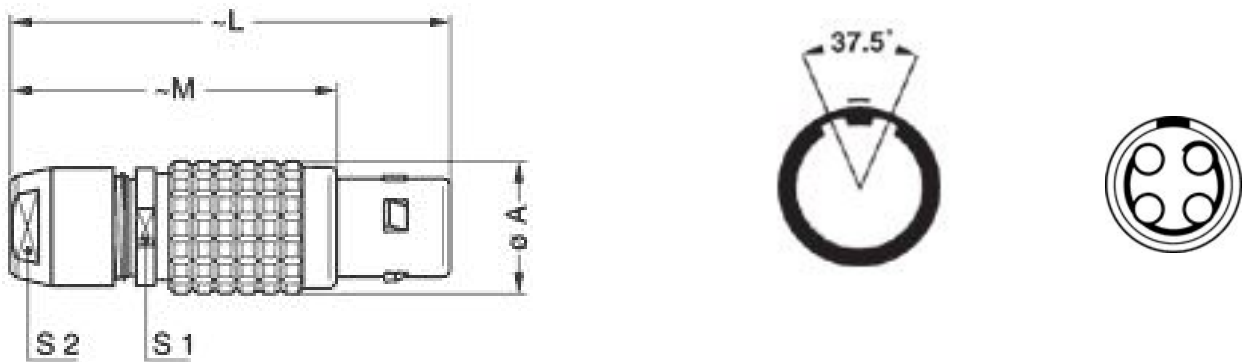

R (max): 3.6 mOhm
Vtest (contact-shell): 1850 V (AC), 2600 V (DC)
Vtest (contact-contact): 1850 V (AC), 2600 V (DC)

Others

Temp (min / max): -55°C / +250°C
Humidity (max): <=95% [at 60 deg C / 140 F]
Vibration: 15 g [10 Hz - 2000 Hz]
Shock Resistance: 100 g [6 ms]
Salt Spray Corrosion: >1000 hr
Climatical Category: 50/175/21
Shielding (min): 75 dB (10 MHz)
Shielding (min): 40 dB (1 GHz)
IP Rating: 50

DRAWINGS

Draws

Dimensions

	A	L	M	S1	S2
mm.	15	50	38	13	12
in.	0,59	1,97	1,50	0,51	0,47

RECOMMENDED BY LEMO

Tools

Spanner wrench: MTZ.2B.220.120